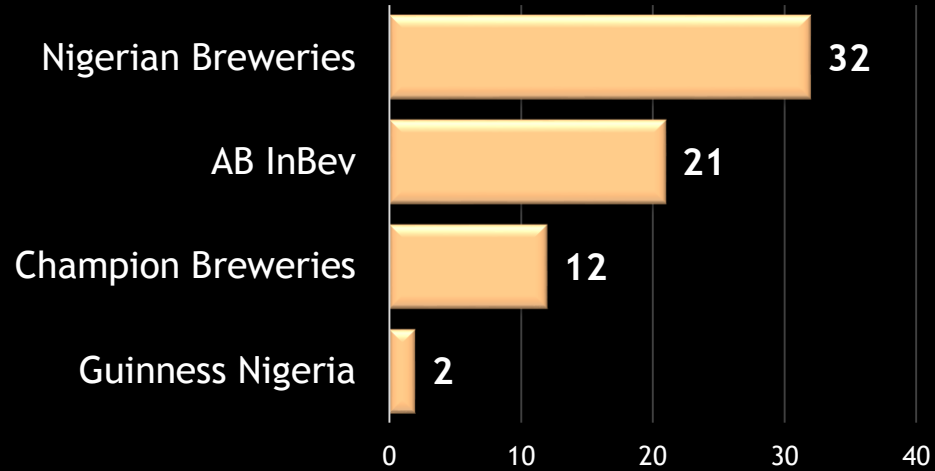

CSR/CSI MEDIA ENGAGEMENT