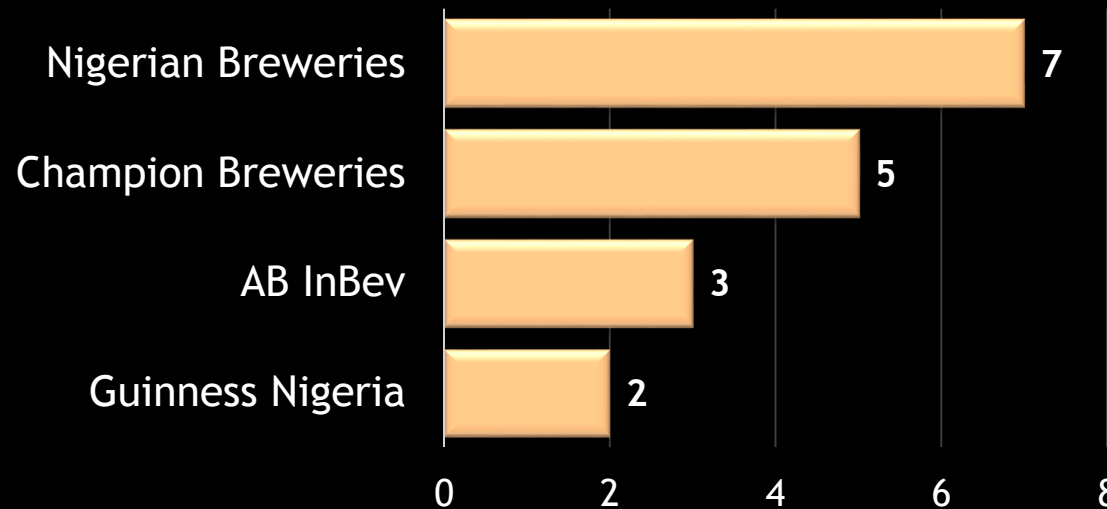

COMPETITIVE PRINT ADVERT PLACEMENT