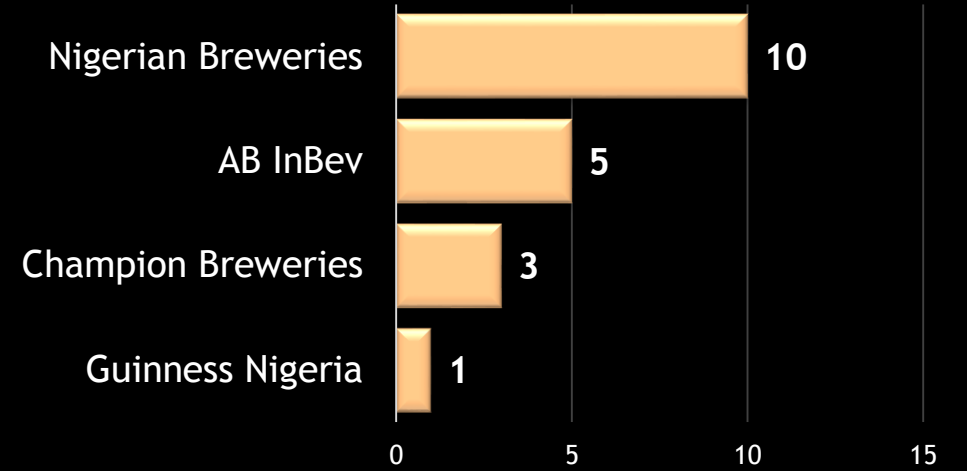

PARTNERSHIP/SPONSORSHIP MEDIA ENGAGEMENT