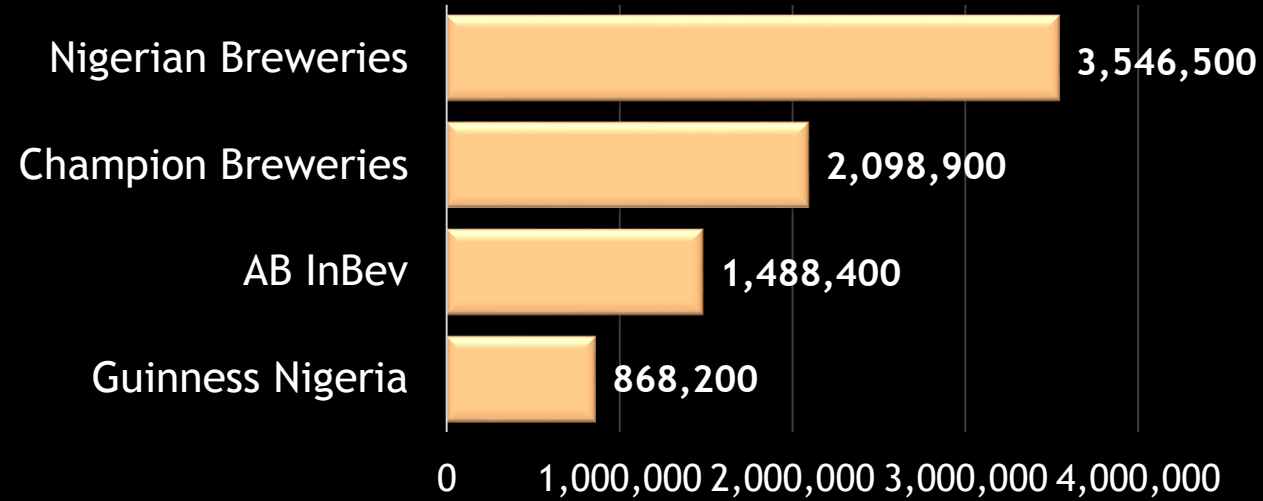

PRINT MEDIA ADVERT ANALYSIS

COMPETITIVE PRINT ADVERT SPEND