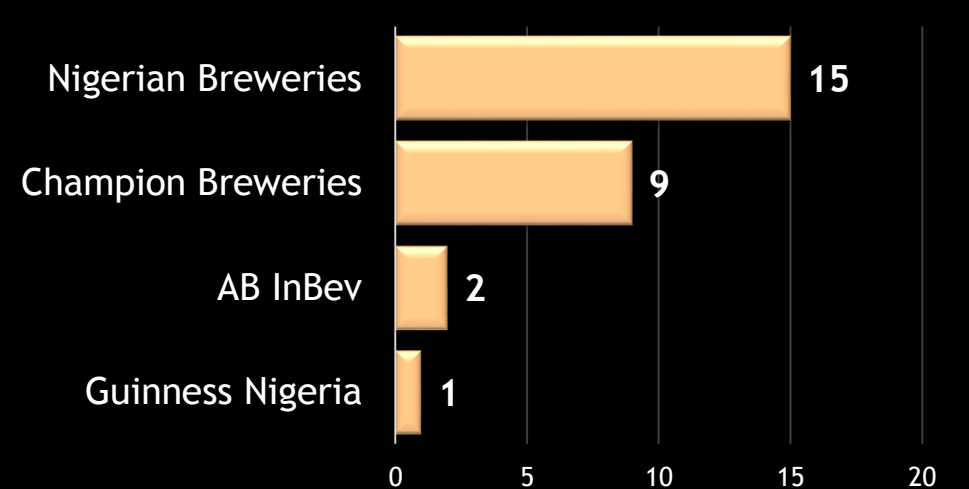

PROMOTION MEDIA ENGAGEMENT