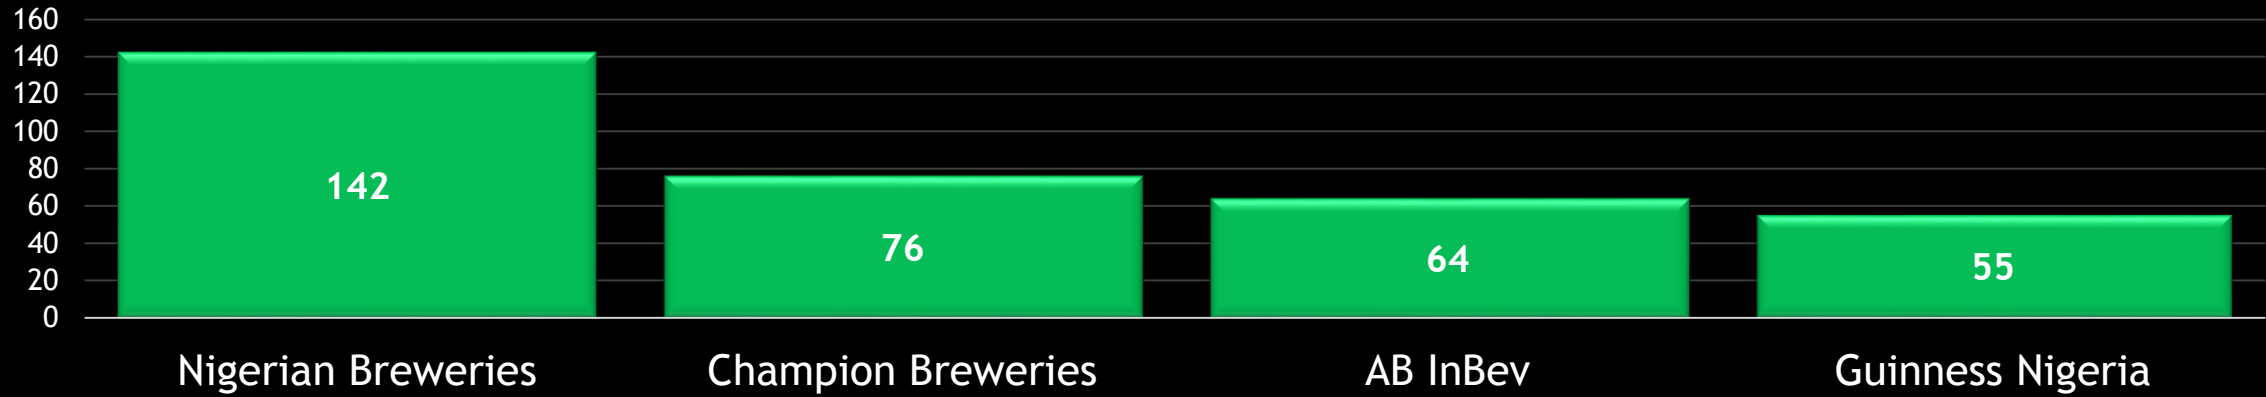

TOP NIGERIAN BREWERIES LEADING BY SENTIMENT