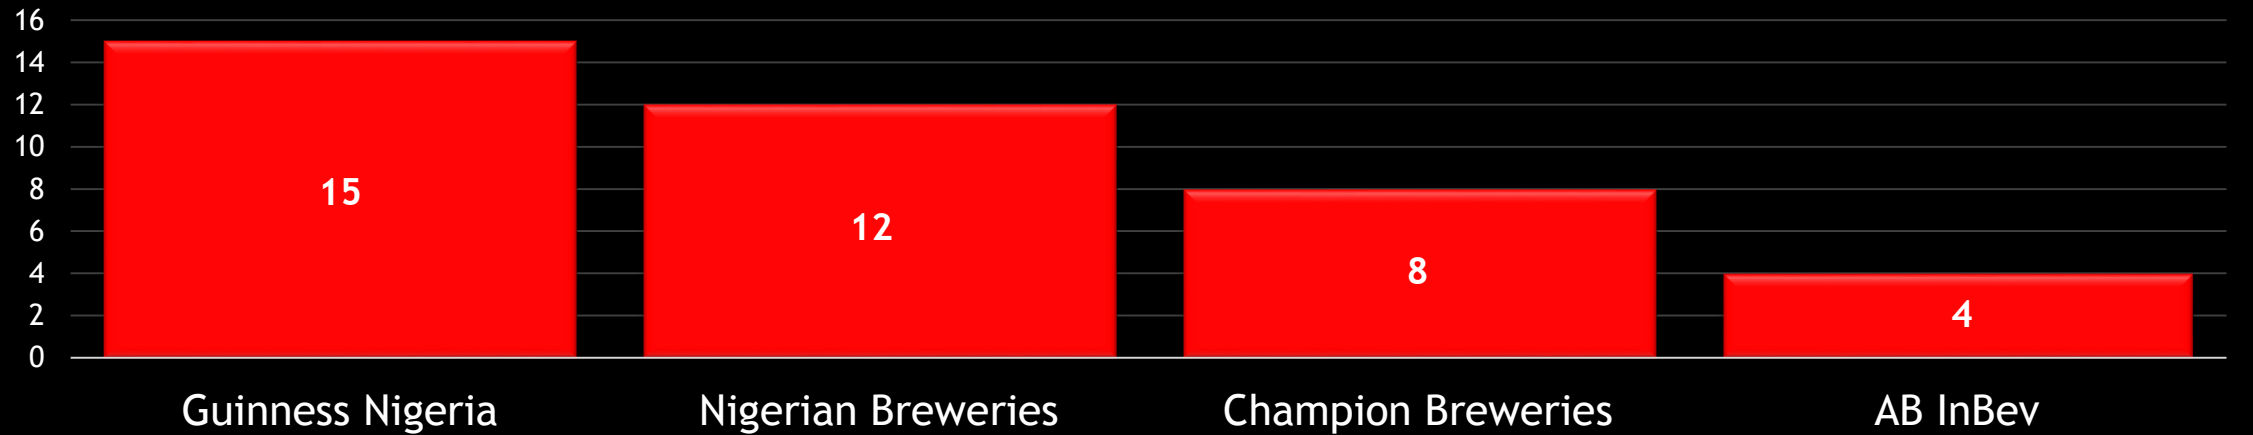

TOP NIGERIAN BREWERIES LEADING BY SENTIMENT